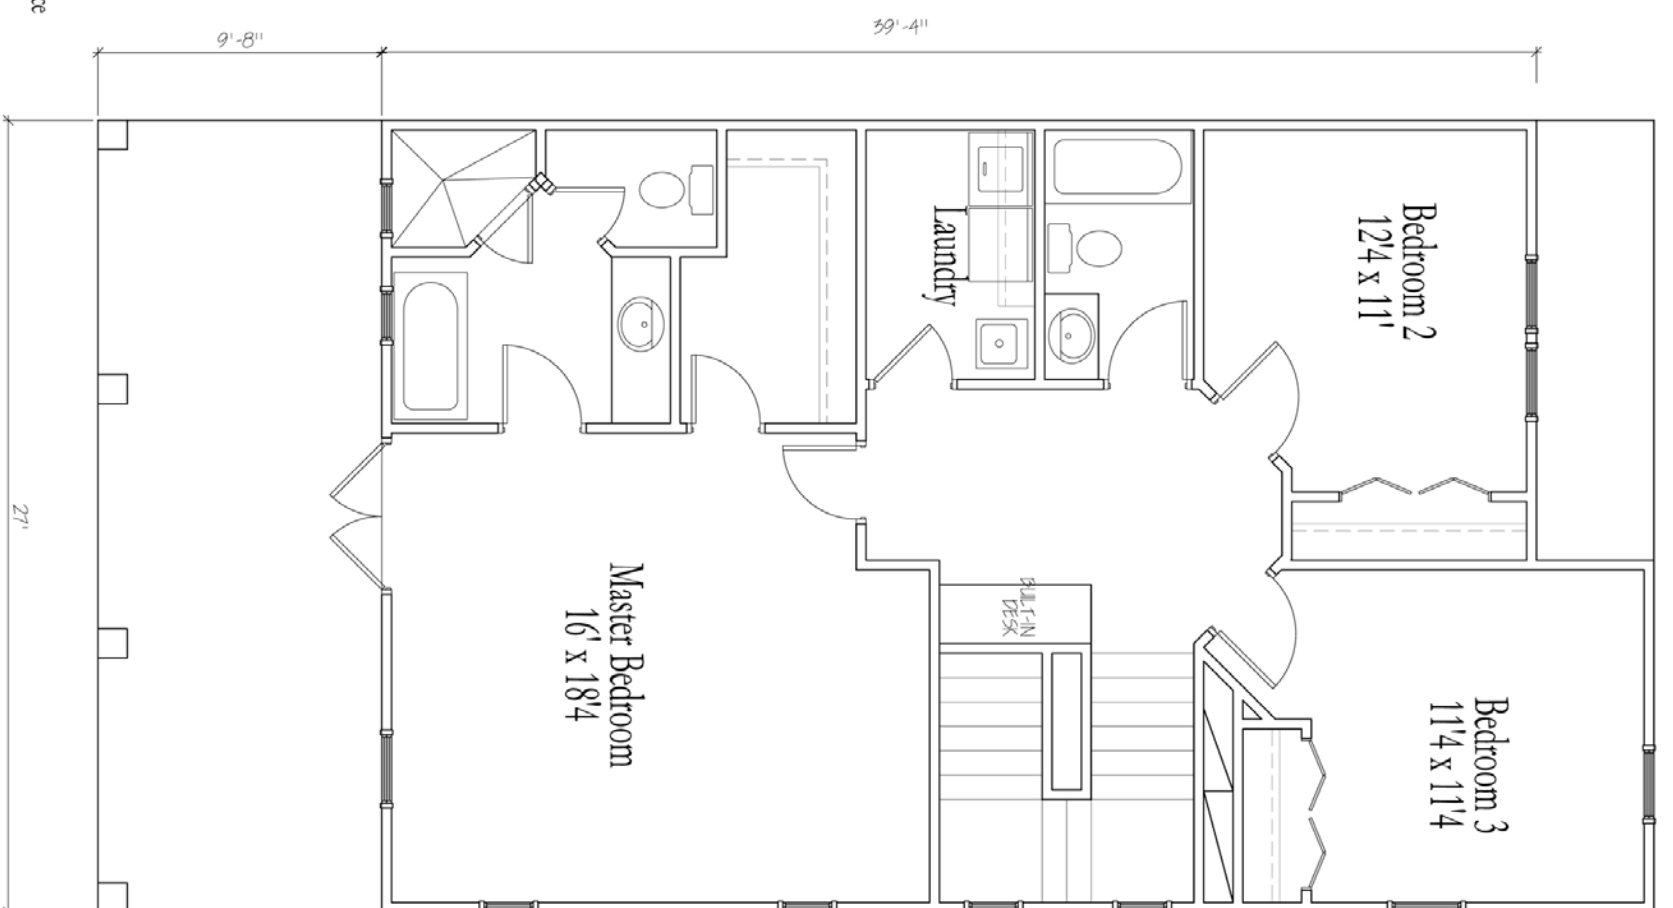

2200 SQFT
Total Conditioned Space

First Floor Plan

1/4"=1'-0"

Second Floor Plan

1/4"=1'-0"

The Estuary
The Wahoo

A-1